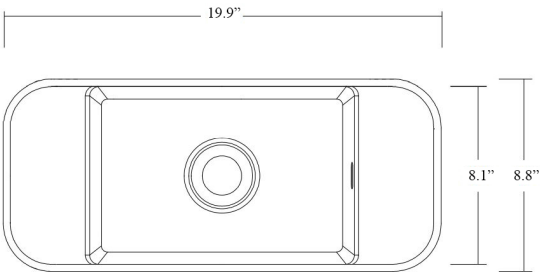

Product Specs Sheets

Cover Page

Mood GE 50C

Features

- Bathroom Sink
- Made of Ceramic
- Glossy White Finish
- With Overflow
- Countertop (Vessel) Installation
- Made in Italy

Related Items:

- WSBC 53991 | Push Waste Drain
- WSBC 53922 | Decorative Trap

Finishes:

 Glossy White

SKU# | Options:

- Mood GE 50C WG | Glossy White

* WS Bath Collections reserves the right to revise dimensions or information on this sheet without notice

Collection Mood	Model Mood GE 50C	Dimensions Metric <i>1 inch = 2.54 cm</i> <i>1 inch = 25.4 mm</i>	 1051 Lea Drive - Collegeville, PA 19426 Tel. 215 513 9400 - Fax 610 831 0215 www.ws bathcollections.com - info@ws bathcollections.com
-----------------------------	-------------------------------	---	---

Mood GE 50C

Weight: 20.3 lbs.

* WS Bath Collections reserves the right to revise dimensions or information on this sheet without notice

Collection | Mood

Model | Mood GE 50C

Dimensions Metric
1 inch = 2.54 cm
1 inch = 25.4 mm

Model |
Mood GE 50C

Dimensions Metric
1 inch = 2.54 cm
1 inch = 25.4 mm

WS®
BATH
COLLECTIONS

1051 Lea Drive - Collegeville, PA 19426
Tel. 215 513 9400 - Fax 610 831 0215
www.ws bathcollections.com - info@ws bathcollections.com