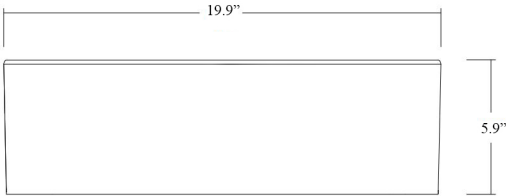

Finishes:

 Glossy White

SKU# | Options:

- Mood GE 50C WG | Glossy White

* WS Bath Collections reserves the right to revise dimensions or information on this sheet without notice

Collection Mood	Model Mood GE 50C	Dimensions Metric <i>1 inch = 2.54 cm</i> <i>1 inch = 25.4 mm</i>	 1051 Lea Drive - Collegeville, PA 19426 Tel. 215 513 9400 - Fax 610 831 0215 www.ws bathcollections.com - info@ws bathcollections.com
-----------------------------	-------------------------------	---	---

Mood GE 50C

Weight: 20.3 lbs.

* WS Bath Collections reserves the right to revise dimensions or information on this sheet without notice

Collection | Mood

Model | Mood GE 50C

Dimensions Metric
1 inch = 2.54 cm
1 inch = 25.4 mm

Model |
Mood GE 50C

Dimensions Metric
1 inch = 2.54 cm
1 inch = 25.4 mm

WS®
BATH
COLLECTIONS

1051 Lea Drive - Collegeville, PA 19426
Tel. 215 513 9400 - Fax 610 831 0215
www.ws bathcollections.com - info@ws bathcollections.com