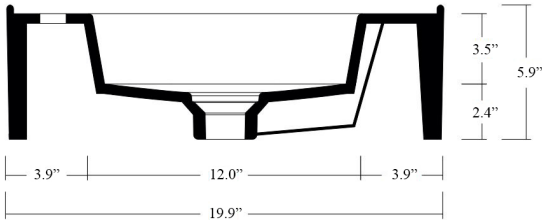

Finishes:

 Glossy White

SKU# | Options:

- Mood GE 50C WG | Glossy White

* WS Bath Collections reserves the right to revise dimensions or information on this sheet without notice

Collection Mood	Model Mood GE 50C	Dimensions Metric <i>1 inch = 2.54 cm</i> <i>1 inch = 25.4 mm</i>	 1051 Lea Drive - Collegeville, PA 19426 Tel. 215 513 9400 - Fax 610 831 0215 www.ws bathcollections.com - info@ws bathcollections.com
-----------------------------	-------------------------------	---	---

Mood GE 50C

Weight: 20.3 lbs.

* WS Bath Collections reserves the right to revise dimensions or information on this sheet without notice

Collection | Mood

Model | Mood GE 50C

Dimensions Metric
1 inch = 2.54 cm
1 inch = 25.4 mm

Model |
Mood GE 50C

Dimensions Metric
1 inch = 2.54 cm
1 inch = 25.4 mm

WS®
BATH
COLLECTIONS

1051 Lea Drive - Collegeville, PA 19426
Tel. 215 513 9400 - Fax 610 831 0215
www.ws bathcollections.com - info@ws bathcollections.com